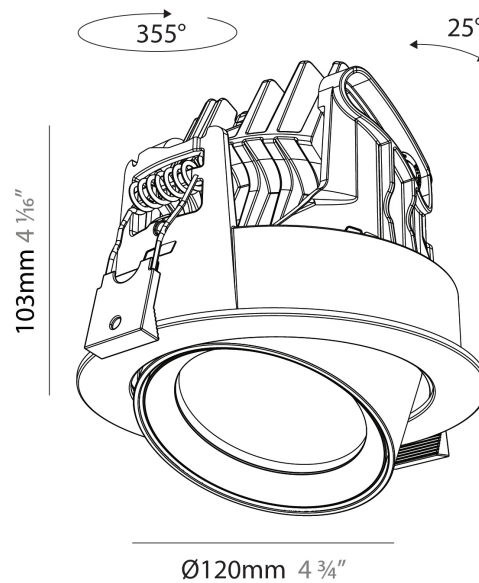

GENERAL

Series: Centriq
Subseries: Centriq Round Adjustable
Brand: Prolicht
Division: Architectural
Mounting Type: Recessed
Mounting Location: Ceiling
Subcategory: Spots

PHYSICAL

Shape: Cylinder
Diameter (mm): 120
Diameter (in): 4 ¾
Height (mm): 105
Height (in): 4 ⅛
Min. Recessing Depth (mm): 120
Min. Recessing Depth (in): 4 ¾
Light Distribution: Adjustable / Direct
Weight (kg): 0.649
Diffuser: Lens Pack - No Lens / Opal / Linear Spread Lens / Honeycomb / Spread Lens
Fixture Finish: SSR / BKV / CWI / CRY / HAB / UFT / ITA / RUA / FTG / MYG / LOD / PUS / FRO / FUP / KIA / POP / BLS / SPG / MEY / GOH / GUM / CHC / COM / ABZ / JAG / OBR / MOS / ROR
Fixture Material: Aluminum
Cut-out Measurements: Dia. 112mm / 4 7/16"

ELECTRICAL

Lamp Type: LED (Zhaga Standard)
Input Wattage (W): 20.5
Total Output Wattage (W): 18.1
Dimming: Tri-Mode (Non-Dimming and Phase Dimming (120Vac only) and 0-10V Dimming)
Driver Included: Yes
Driver Location: Recessed Housing
Driver Type: Constant Current - Universal
Driver Class: Class 2
Input Voltage (V): 120 - 277
Constant Current (MA): 500

LED

Color Temperature (*K): 2700 / 3000 / 3500 / 4000
Max. Delivered Lumen (lm): 1432 / 1542 / 1432 / 1636
Nominal Lumen (lm): 1668 / 1797 / 1868 / 1907
CRI: >90 CRI
Lamp Life (hrs): 50000

OPTICAL

Reflector°: 10
Adjustability: Rotational 350°; Tilt 90°

RATINGS AND CERTIFICATIONS

Certified By: Certified for North American Standards
IP rating: IP20