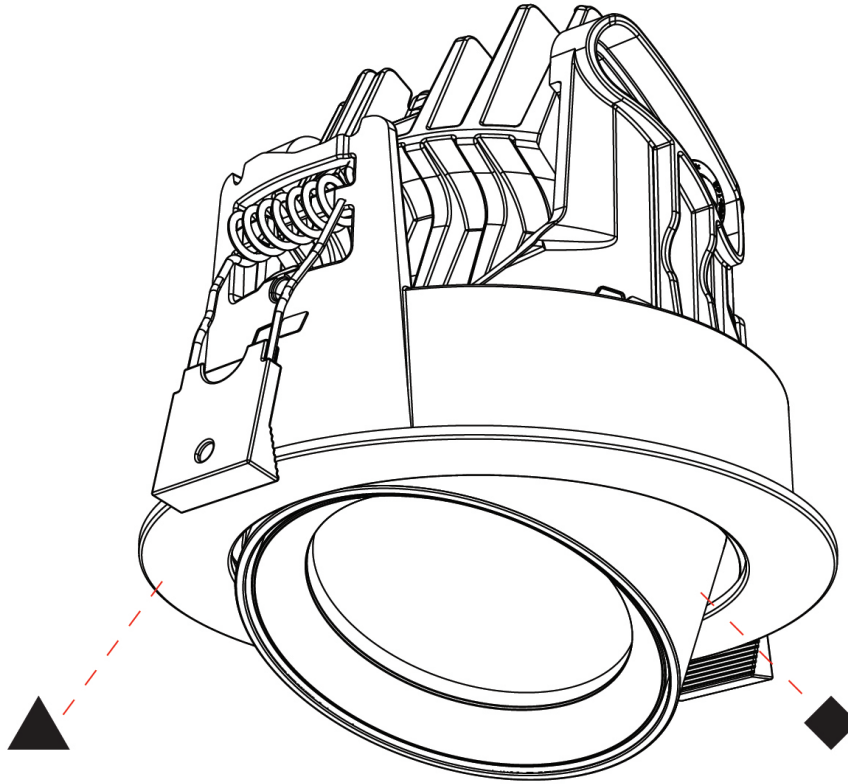

CENTRIQ ROUND ADJUSTABLE RECESSED

A35974-

PROJECT _____

TYPE _____

SPECIFIER _____

QUANTITY _____

DATE _____